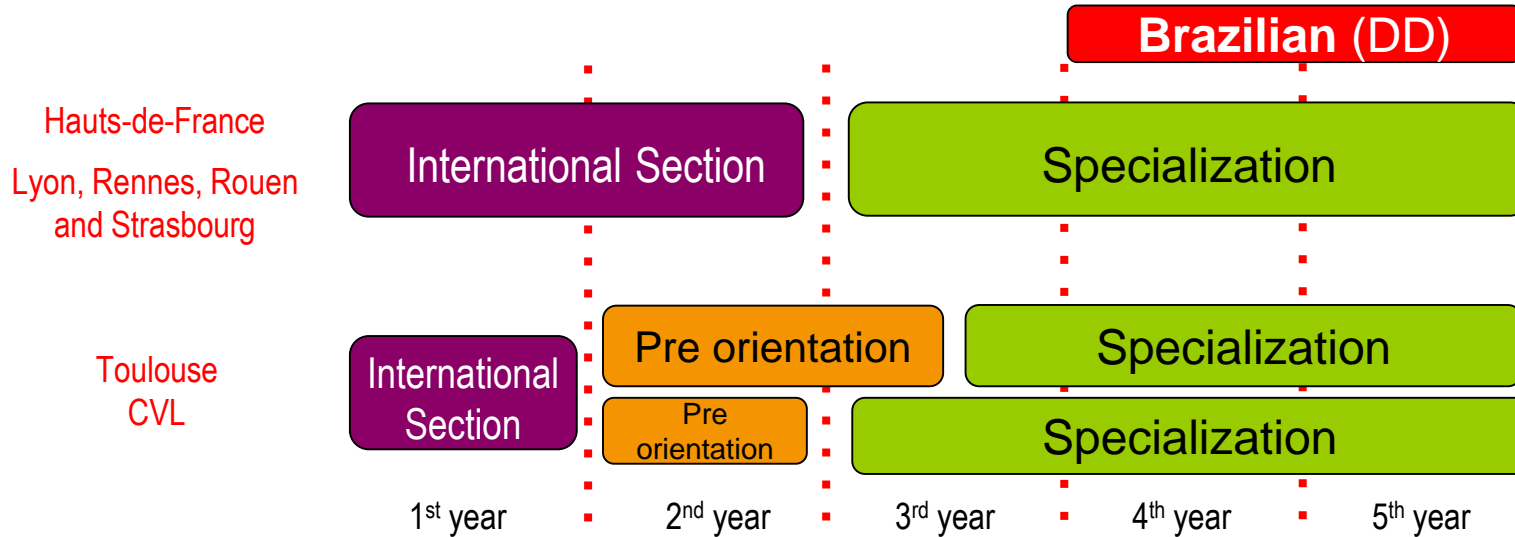

INSA degree programme

Engineer diploma requirements

3 academic semesters in the specialization

6 month industrial internship

TCF level in French and B2 in English